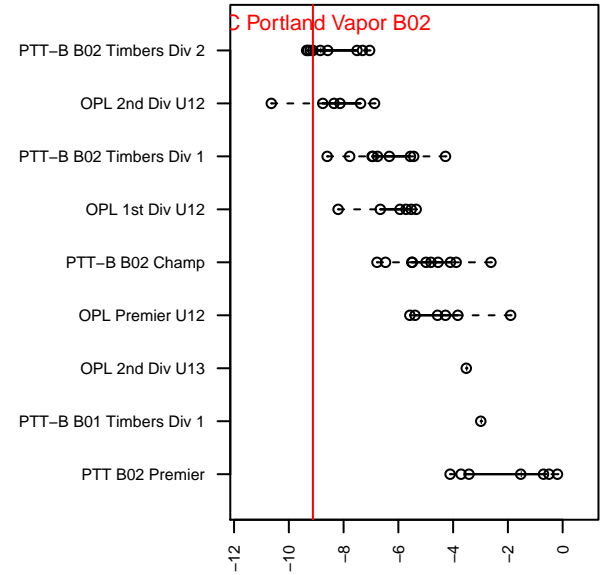

**attack and defense rating
relative to others at age
and all opponents in last 13 months**